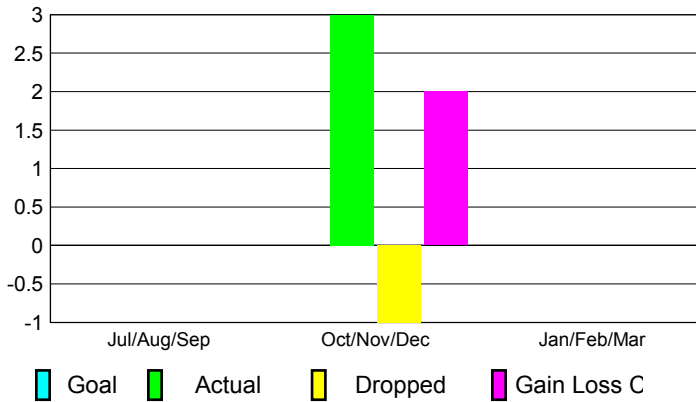

2012-2013 GMT Reports for District (or Undistricted) **District 301 B2**

GMT: Doctor DATUK K NAGARATNA

Location: PHILIPPINES

GMT CA: 5

CLUBS

Club Results
2012-2013

Clubs
2011-2012

Month	New Club Goal	Actual New Clubs	Actual Dropped Clubs	Gain/Loss of Clubs	Gain/Loss of Clubs
Jul/Aug/Sep		0	0	0	0
Oct/Nov/Dec		3	-1	2	-2
Jan/Feb/Mar					2
Totals		3	-1	2	0

Club Results 2012-2013

Goal, New, Dropped, Gain/Loss

Comparison of Club Gain/Loss

Current Year Compared to the Previous Year

YTD Status Quo Clubs 2012-2013

Status Quo Clubs Compared to Status Quo Members

MEMBERSHIP