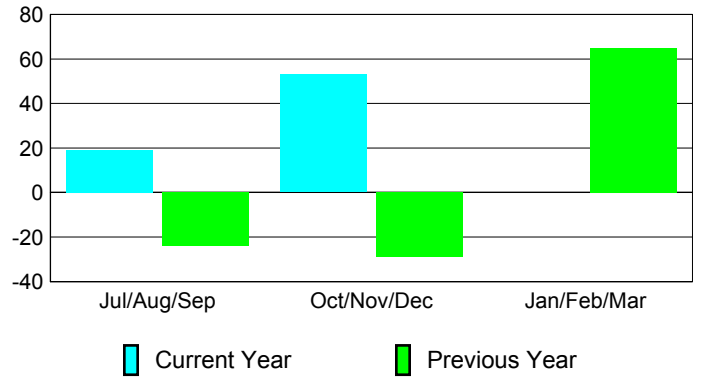

Membership Results
2012-2013

Membership
2011-2012

Month	Net Memb Goal	Actual New Memb	Actual Dropped Memb	Gain/Loss of Memb	Gain/Loss of Memb
Jul/Aug/Sep		63	-44	19	-24
Oct/Nov/Dec		103	-50	53	-29
Jan/Feb/Mar					65
Totals		166	-94	72	12

Membership Results 2012-2013

Goal, New, Dropped, Gain/Loss

Comparison of Membership Gain/Loss

Current Year Compared to the Previous Year

Gender Comparison 2012-2013

Jan/Feb/Mar

Male

Female