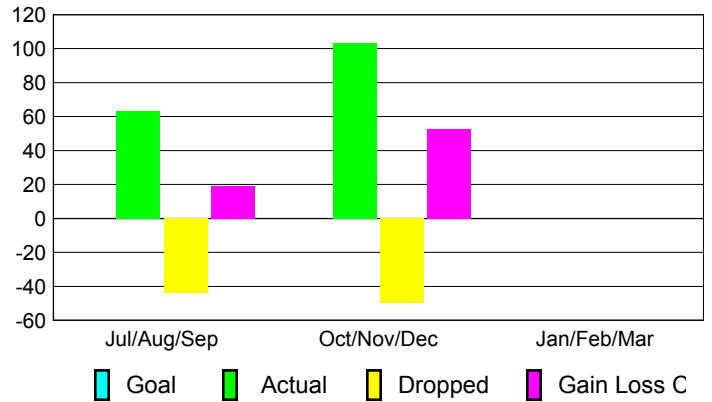

Membership Results 2012-2013

Goal, New, Dropped, Gain/Loss

Comparison of Membership Gain/Loss

Current Year Compared to the Previous Year