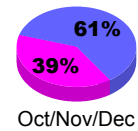

Membership Results
2012-2013

Membership
2011-2012

Month	Net Memb Goal	Actual New Memb	Actual Dropped Memb	Gain/Loss of Memb	Gain/Loss of Memb
Jul/Aug/Sep		63	-44	19	-24
Oct/Nov/Dec		103	-50	53	-29
Jan/Feb/Mar					65
Totals		166	-94	72	12

Membership Results 2012-2013

Goal, New, Dropped, Gain/Loss

Comparison of Membership Gain/Loss

Current Year Compared to the Previous Year

Gender Comparison 2012-2013

Jan/Feb/Mar

Male

Female