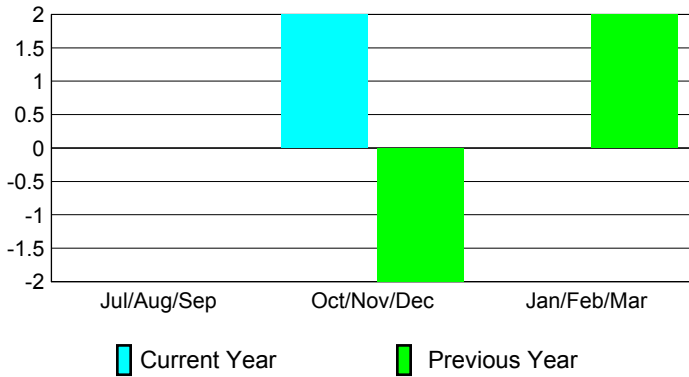

Club Results 2012-2013

Goal, New, Dropped, Gain/Loss

Comparison of Club Gain/Loss

Current Year Compared to the Previous Year

YTD Status Quo Clubs 2012-2013

Status Quo Clubs Compared to Status Quo Members

MEMBERSHIP